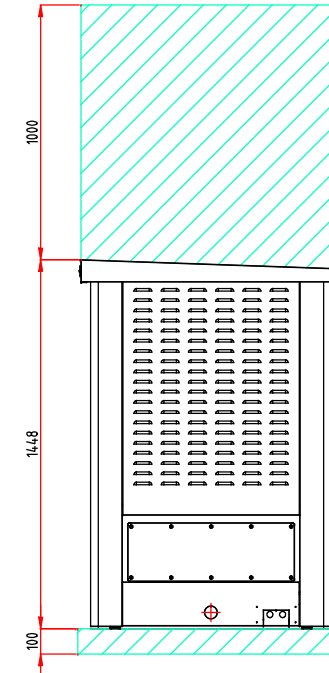

PICTORIALLY REVISED	G.R.	08/08/12	B	NAME: G.ROBERTS	CLIENT:	AUTOMATIC HEATING PTY LTD 67 GATEWAY BOULEVARD EPPING, VICTORIA 3076 AUSTRALIA Phone : +61 3 9330 3300 Fax : +61 3 9310 5655	SIZE	DRG No.	REV.
ORIGINAL ISSUE	G.R.	16/01/11	A	DATE: 16/01/11	TITLE: MODULEX EXT HEATING BOILER MODEL 440		A3	MOD-EXT-440	B
MODIFICATION	NAME	DATE	REV	QUOTE No.			SCALE:	1:20