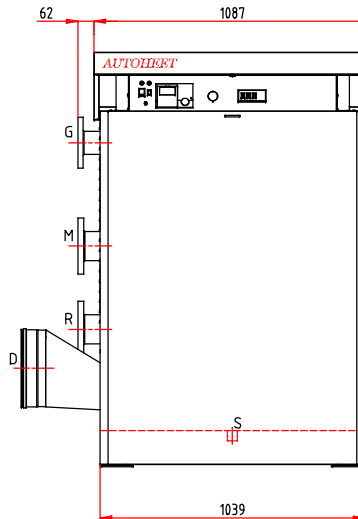

PICTORIALLY REVISED	G.R.	08/08/12	B	NAME: G.ROBERTS	CLIENT:	AUTOMATIC HEATING PTY LTD 67 GATEWAY BOULEVARD EPPING, VICTORIA 3076 AUSTRALIA Phone : +61 3 9330 3300 Fax : +61 3 9310 5655	SIZE	DRG No.	REV.
ORIGINAL ISSUE	G.R.	16/01/11	A	DATE: 16/01/11	TITLE: MODULEX EXT HEATING BOILER MODEL 440		A3	MOD-EXT-440	B
MODIFICATION	NAME	DATE	REV	QUOTE No.			SCALE:	1:20