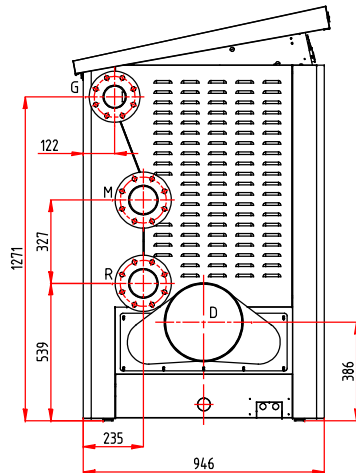

PICTORIALLY REVISED	G.R.	08/08/12	B	NAME: G.ROBERTS	CLIENT:	AUTOMATIC HEATING PTY LTD 67 GATEWAY BOULEVARD EPPING, VICTORIA 3076 AUSTRALIA Phone : +61 3 9330 3300 Fax : +61 3 9310 5655	SIZE	DRG No.	REV.
ORIGINAL ISSUE	G.R.	16/01/11	A	DATE: 16/01/11	TITLE: MODULEX EXT HEATING BOILER MODEL 440		A3	MOD-EXT-440	B
MODIFICATION	NAME	DATE	REV	QUOTE No.			SCALE:	1:20