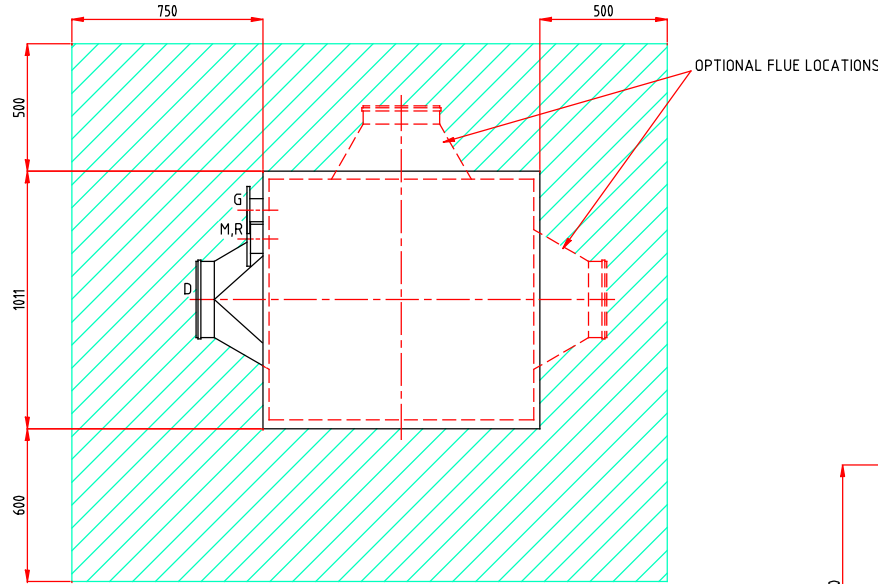

DIMENSIONS ARE CORRECT AT TIME OF PRINTING AND MAY ALTER WITHOUT PRIOR NOTIFICATION

PORT SCHEDULE

PORTS	SIZE	DESCRIPTION
G	80DIN 16	GAS CONNECTION
M	100DIN 16	BOILER OUTLET
R	100DIN 16	BOILER INLET
S	40mm	CONDENSATE DRAIN
D	ø300	FLUE