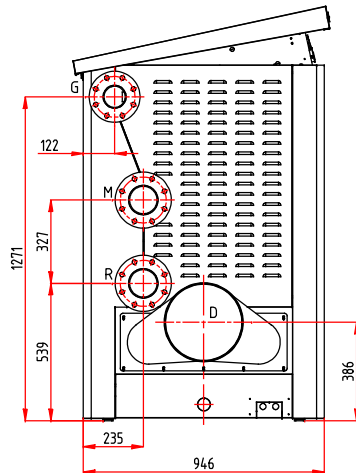

PICTORIALLY REVISED	G.R.	08/08/12	B	NAME: G.ROBERTS	CLIENT:	AUTOMATIC HEATING PTY LTD 67 GATEWAY BOULEVARD EPPING, VICTORIA 3076 AUSTRALIA Phone : +61 3 9330 3300 Fax : +61 3 9310 5655	SIZE	DRG No.	REV.
ORIGINAL ISSUE	G.R.	16/01/11	A	DATE: 16/01/11	TITLE: MODULEX EXT HEATING BOILER MODEL 550		A3	MOD-EXT-550	B
MODIFICATION	NAME	DATE	REV	QUOTE No.			SCALE:	1:20