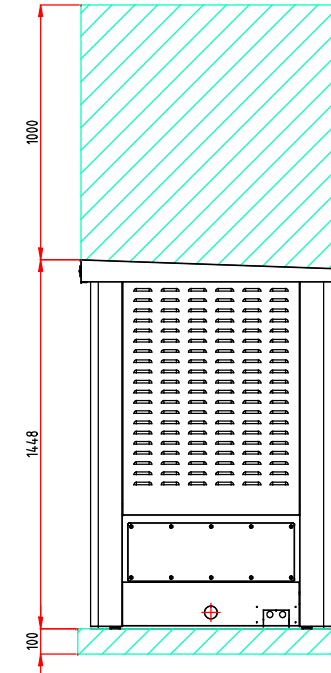

PICTORIALLY REVISED	G.R.	08/08/12	B	NAME: G.ROBERTS	CLIENT:	AUTOMATIC HEATING PTY LTD 67 GATEWAY BOULEVARD EPPING, VICTORIA 3076 AUSTRALIA Phone : +61 3 9330 3300 Fax : +61 3 9310 5655	SIZE	DRG No.	REV.
ORIGINAL ISSUE	G.R.	16/01/11	A	DATE: 16/01/11	TITLE: MODULEX EXT HEATING BOILER MODEL 550		A3	MOD-EXT-550	B
MODIFICATION	NAME	DATE	REV	QUOTE No.			SCALE:	1:20