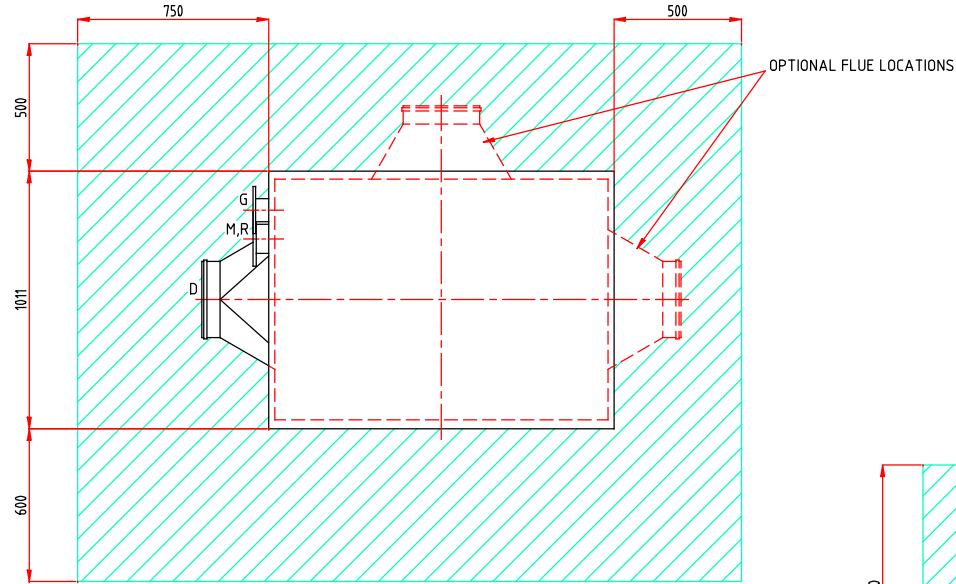

DIMENSIONS ARE CORRECT AT TIME OF PRINTING AND MAY ALTER WITHOUT PRIOR NOTIFICATION

### PORT SCHEDULE

PORTS	SIZE	DESCRIPTION
G	80DIN 16	GAS CONNECTION
M	100DIN 16	BOILER OUTLET
R	100DIN 16	BOILER INLET
S	40mm	CONDENSATE DRAIN
D	ø300	FLUE