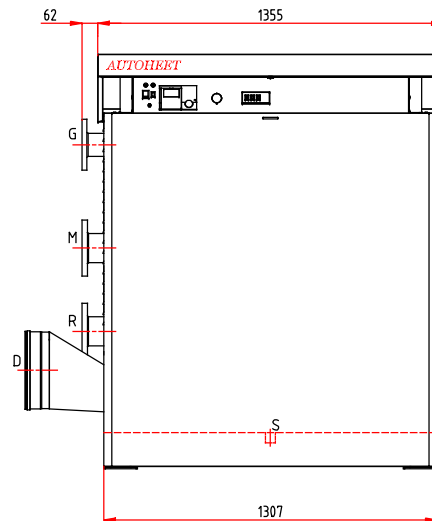

PICTORIALLY REVISED	G.R.	08/08/12	B	NAME: G.ROBERTS	CLIENT:	AUTOMATIC HEATING PTY LTD 67 GATEWAY BOULEVARD EPPING, VICTORIA 3076 AUSTRALIA Phone : +61 3 9330 3300 Fax : +61 3 9310 5655	SIZE	DRG No.	REV.
ORIGINAL ISSUE	G.R.	16/01/11	A	DATE: 16/01/11	TITLE: MODULEX EXT HEATING BOILER MODEL 550		A3	MOD-EXT-550	B
MODIFICATION	NAME	DATE	REV	QUOTE No.			SCALE:	1:20