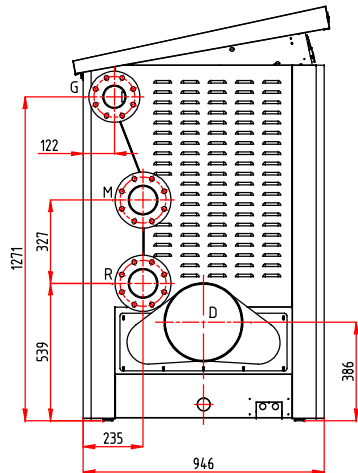

PICTORIALLY REVISED	G.R.	08/08/12	B	NAME: G.ROBERTS	CLIENT:	AUTOMATIC HEATING PTY LTD 67 GATEWAY BOULEVARD EPPING, VICTORIA 3076 AUSTRALIA Phone : +61 3 9330 3300 Fax : +61 3 9310 5655	SIZE	DRG No.	REV.
ORIGINAL ISSUE	G.R.	16/01/11	A	DATE: 16/01/11	TITLE: MODULEX EXT HEATING BOILER MODEL 900		A3	MOD-EXT-900	B
MODIFICATION	NAME	DATE	REV	QUOTE No.			SCALE:	1:20