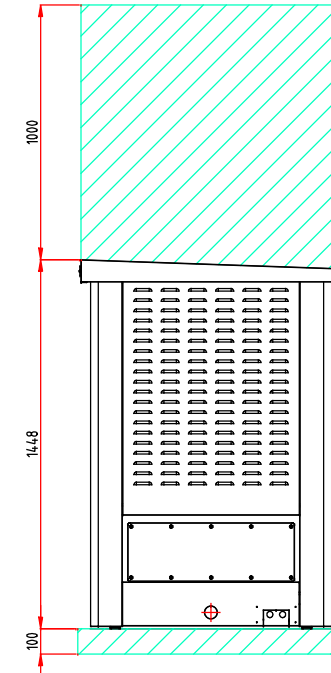

PICTORIALLY REVISED	G.R.	08/08/12	B	NAME: G.ROBERTS	CLIENT:	AUTOMATIC HEATING PTY LTD 67 GATEWAY BOULEVARD EPPING, VICTORIA 3076 AUSTRALIA Phone : +61 3 9330 3300 Fax : +61 3 9310 5655	SIZE	DRG No.	REV.
ORIGINAL ISSUE	G.R.	16/01/11	A	DATE: 16/01/11	TITLE: MODULEX EXT HEATING BOILER MODEL 900		A3	MOD-EXT-900	B
MODIFICATION	NAME	DATE	REV	QUOTE No.			SCALE:	1:20