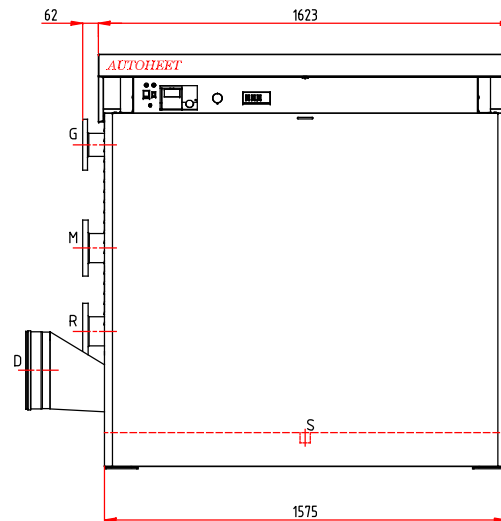

PICTORIALLY REVISED	G.R.	08/08/12	B	NAME: G.ROBERTS	CLIENT:	AUTOMATIC HEATING PTY LTD 67 GATEWAY BOULEVARD EPPING, VICTORIA 3076 AUSTRALIA Phone : +61 3 9330 3300 Fax : +61 3 9310 5655	SIZE	DRG No.	REV.
ORIGINAL ISSUE	G.R.	16/01/11	A	DATE: 16/01/11	TITLE: MODULEX EXT HEATING BOILER MODEL 900		A3	MOD-EXT-900	B
MODIFICATION	NAME	DATE	REV	QUOTE No.			SCALE:	1:20