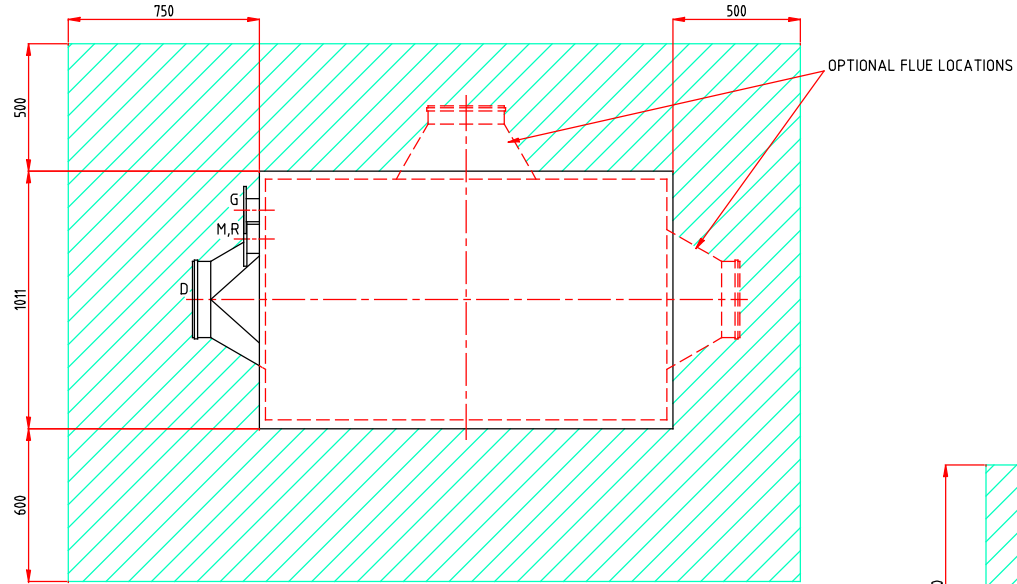

DIMENSIONS ARE CORRECT AT TIME OF PRINTING AND MAY ALTER WITHOUT PRIOR NOTIFICATION

PORT SCHEDULE

PORTS	SIZE	DESCRIPTION
G	80DIN 16	GAS CONNECTION
M	100DIN 16	BOILER OUTLET
R	100DIN 16	BOILER INLET
S	40mm	CONDENSATE DRAIN
D	ø300	FLUE